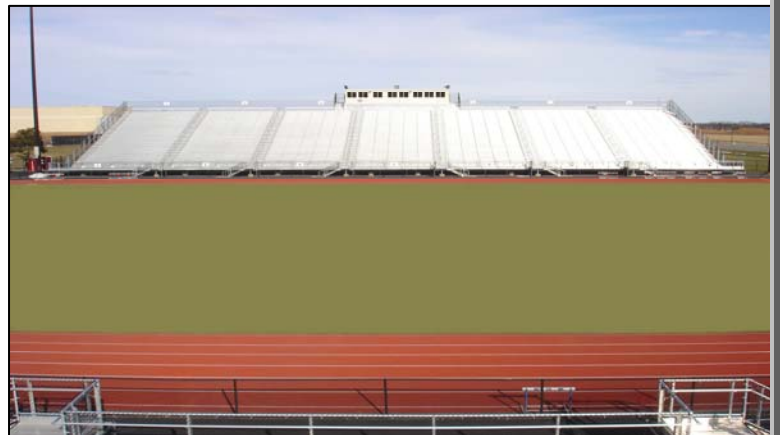

**Cumberland Valley High School Band Boosters Presents
“Echoes in the Valley”
October 16, 2010**

The Cumberland Valley High School campus is situated in a suburban setting which offers ample parking and green space for our guests. This offers your musicians the opportunity to stage and practice their show prior to the performance without excessive walking to the stadium.

Spectator view from home side

The Cumberland Valley stadium home bleachers feature a high visual perspective similar to Hersheypark’s stadium venue used for ACCs along with a seating capacity for 5,000 spectators.

Our visitors’ bleachers furnish enough seating capacity allowing up to 3,000 band students and staff to relax and enjoy the other bands’ performances.

Spectator view from visitor side

Quotes from visiting band directors after attending the 2009 Echoes in the Valley band competition: